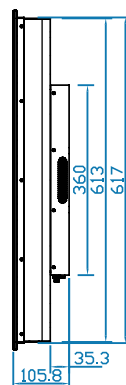

ID-H42Aw-LED 42" Widescreen Full HD High Brightness LCD w/ LED-backlit Display

NEMA 4 / IP65 front protection

Display Benefits

- ▶ 42" widescreen LCD with high brightness 1500 cd/m2
- ▶ **Full HD** LCD display with 1080p resolution
- ▶ PIP & Picture by Picture viewing efficiency
- ▶ 8mm aluminum front bezel with protective glass & water proof sealed gasket
- ▶ Green LED-backlit panel technology
- ▶ Rugged construction against external impact
- ▶ Standard with HDMI, DVI-D, VGA, S-Video, RCA, Audio & remote controller

• LCD Panel

Size (diagonal) :	42" Widescreen TFT
Max resolution :	1920 x 1080
Brightness (cd/m2) :	1500
Backlight :	LED
Colors :	16.7 M
Contrast ratio (typ) :	3000 : 1
Viewing angle (H/V) :	178° x 178°
Active area (mm) :	930 x 523
MTBF (hrs) :	50,000
Signal input :	HDMI / DVI-D / VGA / S-Video / RCA

• Casing Color :

Black (RAL 9005)

• Regulatory :

FCC, CE, RoHS

• Power

Input :	Auto-sensing 100 to 240VAC, 50 / 60Hz
Consumption :	Max. 200 Watt, Standby 20 Watt

• Dimensions

Product : 1051 x 105.8 x 644 mm / 41.4 x 4.2 x 25.4 inch

Diagrams (mm)

Front View

Side View

Rear View