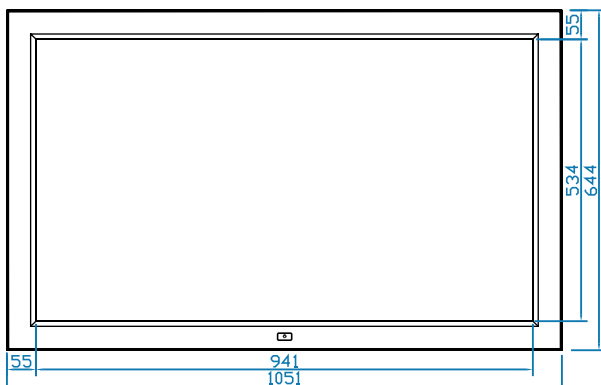

• LCD Panel

Size (diagonal) :	42" Widescreen TFT
Max resolution :	1920 x 1080
Brightness (cd/m2) :	1500
Backlight :	LED
Colors :	16.7 M
Contrast ratio (typ) :	3000 : 1
Viewing angle (H/V) :	178° x 178°
Active area (mm) :	930 x 523
MTBF (hrs) :	50,000
Signal input :	HDMI / DVI-D / VGA / S-Video / RCA

• Casing Color :

Black (RAL 9005)

• Regulatory :

FCC, CE, RoHS

• Power

Input :	Auto-sensing 100 to 240VAC, 50 / 60Hz
Consumption :	Max. 200 Watt, Standby 20 Watt

• Dimensions

Product : 1051 x 105.8 x 644 mm / 41.4 x 4.2 x 25.4 inch

Diagrams (mm)

Front View

Side View

Rear View